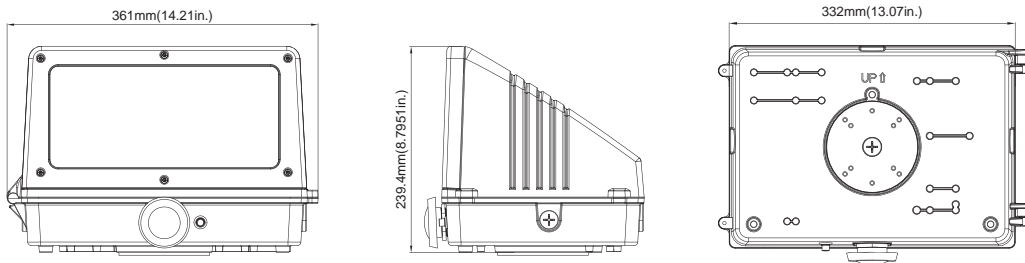

Medium Size: 30W/45W/70W

Large Size: 90W/135W

PERFORMANCE DATA

RATED WATTS	VOLTAGE	4000K(80CRI)		5000K(80CRI)	
		LUMENS	LPW	LUMENS	LPW
30W	120-277VAC	3300lm	110 lm/W	3400lm	113 lm/W
45W	120-277VAC	4800lm	107 lm/W	4800lm	107 lm/W
70W	120-277VAC	7400lm	106 lm/W	7400lm	106 lm/W
90W	120-277VAC	9700lm	108 lm/W	9700lm	108 lm/W
135W	120-277VAC	14500lm	107 lm/W	14500lm	107 lm/W

DIMENSION

unit: inch/mm

Medium Size

Weight
45W: 9.85lb
70W: 10.25lb

Large Size

Weight
90W: 14.98lb
135W: 15.51lb

PHOTOMETRICS

Medium size