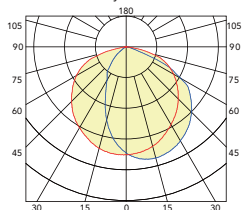

DIMENSION

unit: inch/mm

Medium Size

Weight
45W: 9.85lb
70W: 10.25lb

Large Size

Weight
90W: 14.98lb
135W: 15.51lb

PHOTOMETRICS

Medium size

Luminous Intensity Distribution Curve

Large size

Luminous Intensity Distribution Curve

ORDERING GUIDE

Example: MWP07 45W 27V 50K YYY Y

Fixture Type	Wattage	Voltage	CCT	Finish	Sensor (Option)	Photocell (Option)	Emergency Battery (Option)
<input type="text"/>	<input type="text"/>	<input type="text"/>	<input type="text"/>	<input type="text"/>	<input type="text"/>	<input type="text"/>	<input type="text"/>
MWP07 Wall Pack Series	30 30W 45 45W 70 70W 90 90W 135 135W	27V 120-277V	40K 4000K 50K 5000K	D Dark Bronze B Black W White	M With Sensor Blank Without Sensor	P1 120V Photocell P0 120-277V Photocell Blank Without Photocell	B Emergency Battery Blank Without Emergency Battery