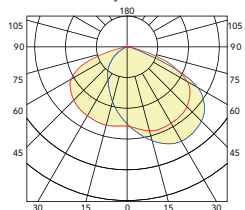

DIMENSION

unit: inch/mm

Medium Size

Weight
45W: 9.85lb
70W: 10.25lb

Large Size

Weight
90W: 14.98lb
135W: 15.51lb

PHOTOMETRICS

Medium size

Luminous Intensity Distribution Curve

Large size

Luminous Intensity Distribution Curve

ORDERING GUIDE

Example: MWP07 45W 27V 50K YYY Y

Fixture Type	Wattage	Voltage	CCT	Finish	Sensor (Option)	Photocell (Option)	Emergency Battery (Option)
<input type="text"/>	<input type="text"/>	<input type="text"/>	<input type="text"/>	<input type="text"/>	<input type="text"/>	<input type="text"/>	<input type="text"/>
MWP07 Wall Pack Series	30 30W 45 45W 70 70W 90 90W 135 135W	27V 120-277V	40K 4000K 50K 5000K	D Dark Bronze B Black W White	M With Sensor Blank Without Sensor	P1 120V Photocell P0 120-277V Photocell Blank Without Photocell	B Emergency Battery Blank Without Emergency Battery