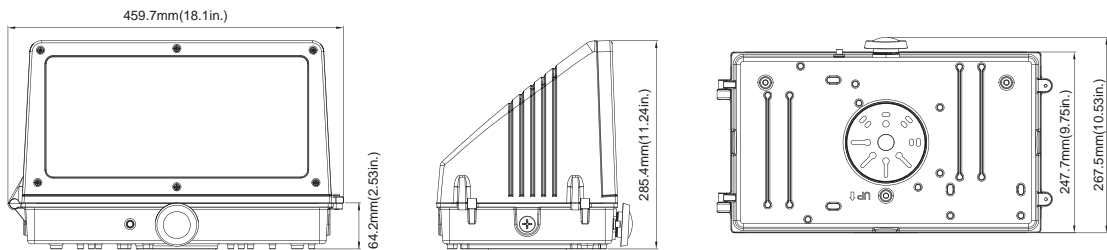

DIMENSION

unit: inch/mm

Medium Size

Weight
45W: 9.85lb
70W: 10.25lb

Large Size

Weight
90W: 14.98lb
135W: 15.51lb

PHOTOMETRICS

Medium size

Luminous Intensity Distribution Curve

Large size

Luminous Intensity Distribution Curve

ORDERING GUIDE

Example: MWP07 45W 27V 50K YYY Y

Fixture Type	Wattage	Voltage	CCT	Finish	Sensor (Option)	Photocell (Option)	Emergency Battery (Option)
<input type="text"/>	<input type="text"/>	<input type="text"/>	<input type="text"/>	<input type="text"/>	<input type="text"/>	<input type="text"/>	<input type="text"/>
MWP07 Wall Pack Series	30 30W 45 45W 70 70W 90 90W 135 135W	27V 120-277V	40K 4000K 50K 5000K	D Dark Bronze B Black W White	M With Sensor Blank Without Sensor	P1 120V Photocell P0 120-277V Photocell Blank Without Photocell	B Emergency Battery Blank Without Emergency Battery