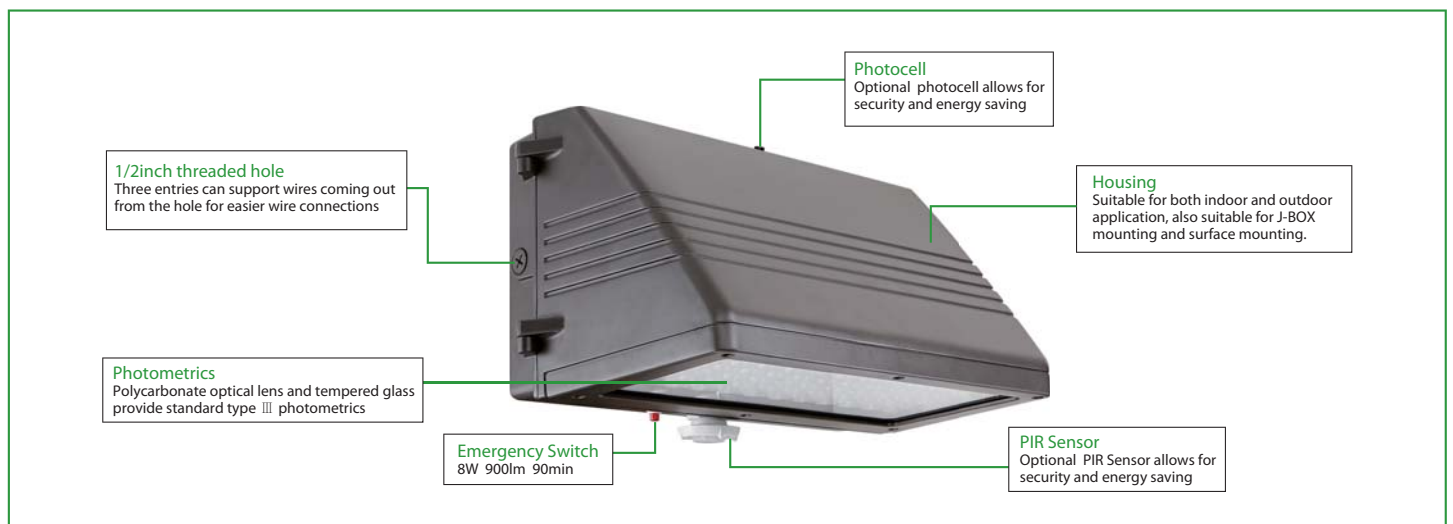

Applications:

Security, pathway and perimeter lighting, Building entryways and walkways

Features

- Suitable for WET location/Outdoor
- Full Cutoff and compliance to Dark Sky requirement
- Lumen output from 3300-14500lm with efficacy up to 113lm/W.
- 30W-135W power consumption, to replace 100-400W MH
- Motion sensor and Photocell optional and supports Emergency Battery
- Type III polycarbonate optical lens with integrated lens
- Operating temperature is -40°C to 50°C (-40°F to 122°F)
- 0-10V dimmable
- UL/cUL wet location and DLC qualified

Medium Size: 30W/45W/70W

Large Size: 90W/135W

PERFORMANCE DATA

RATED WATTS	VOLTAGE	4000K(80CRI)		5000K(80CRI)	
		LUMENS	LPW	LUMENS	LPW
30W	120-277VAC	3300lm	110 lm/W	3400lm	113 lm/W
45W	120-277VAC	4800lm	107 lm/W	4800lm	107 lm/W
70W	120-277VAC	7400lm	106 lm/W	7400lm	106 lm/W
90W	120-277VAC	9700lm	108 lm/W	9700lm	108 lm/W
135W	120-277VAC	14500lm	107 lm/W	14500lm	107 lm/W

DIMENSION

unit: inch/mm

Medium Size

Weight
45W: 9.85lb
70W: 10.25lb

Large Size

Weight
90W: 14.98lb
135W: 15.51lb

PHOTOMETRICS

Medium size