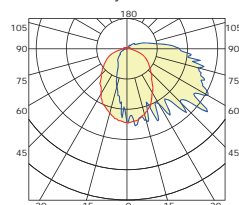

DIMENSION

unit: inch/mm

Medium Size

Weight
45W: 7.10lb
70W: 7.396lb

Large Size

Weight
90W: 10.89lb
135W: 11.62lb

PHOTOMETRICS

Medium size

Luminous Intensity Distribution Curve

Average Diffuse Angle(50%): 103.0°

Large size

Luminous Intensity Distribution Curve

Average Diffuse Angle(50%): 93.0°

ORDERING GUIDE

Example: WP06 45W 27V 50K Y Y Y

Fixture Type	Wattage	Voltage	CCT	Finish	Sensor (Option)	Photocell (Option)	Emergency Battery (Option)
<input type="text"/>	<input type="text"/>	<input type="text"/>	<input type="text"/>	<input type="text"/>	<input type="text"/>	<input type="text"/>	<input type="text"/>
WP06 Wall Pack Series	30 30W 45 45W 70 70W 90 90W 135 135W	27V 100-277V	40K 4000K 50K 5000K	D Dark Bronze B Black W White	M With Sensor Blank Without Sensor	P1 120V Photocell P0 277V Photocell Blank Without Photocell	B Emergency Battery Blank Without Emergency Battery