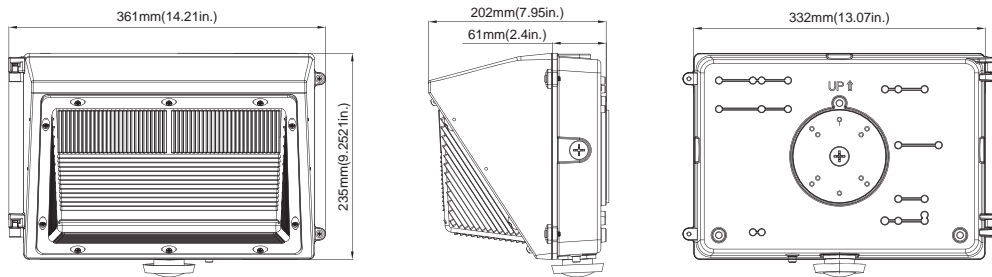

Applications:

Security, pathway and perimeter lighting, Building entryways and walkways

Features

- Sealed die-casting profile for indoor and outdoor applications.
- Voltage is 120-277V, 0-10V dimmable.
- Lumen output from 3300-15100lm with efficacy up to 113lm/W.
- Polycarbonate optical lens with UV stabilizers
- Photocell and Motion Sensor optional and supports Emergency Battery
- Replacing 100W MH and 400W MH.
- Operating temperature is -40°C to 40°C (-40°F to 104°F).
- UL/cUL wet location and DLC qualified.

Medium Size: 30W/45W/70W

Large Size: 90W/135W

PERFORMANCE DATA

		4000K(70CRI)		5000K(70CRI)	
RATED WATTS	VOLTAGE	LUMENS	LPW	LUMENS	LPW
30W	120-277VAC	3300lm	110 lm/W	3400lm	113 lm/W
45W	120-277VAC	4900lm	109 lm/W	4900lm	109 lm/W
70W	120-277VAC	7800lm	111 lm/W	7800lm	111 lm/W
90W	120-277VAC	9900lm	110 lm/W	9900lm	110 lm/W
135W	120-277VAC	15100lm	112 lm/W	15100lm	112 lm/W

DIMENSION

unit: inch/mm

Medium Size

Weight
45W: 7.10lb
70W: 7.396lb

Large Size

Weight
90W: 10.89lb
135W: 11.62lb

PHOTOMETRICS

Medium size