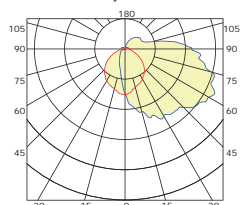

DIMENSION

unit: inch/mm

Medium Size

Weight
45W: 7.10lb
70W: 7.396lb

Large Size

Weight
90W: 10.89lb
135W: 11.62lb

PHOTOMETRICS

Medium size

Luminous Intensity Distribution Curve

Average Diffuse Angle(50%): 103.0°

Large size

Luminous Intensity Distribution Curve

Average Diffuse Angle(50%): 93.0°

ORDERING GUIDE

Example: WP06 45W 27V 50K Y Y Y

Fixture Type	Wattage	Voltage	CCT	Finish	Sensor (Option)	Photocell (Option)	Emergency Battery (Option)
<input type="text"/>	<input type="text"/>	<input type="text"/>	<input type="text"/>	<input type="text"/>	<input type="text"/>	<input type="text"/>	<input type="text"/>
WP06 Wall Pack Series	30 30W 45 45W 70 70W 90 90W 135 135W	27V 100-277V	40K 4000K 50K 5000K	D Dark Bronze B Black W White	M With Sensor Blank Without Sensor	P1 120V Photocell P0 277V Photocell Blank Without Photocell	B Emergency Battery Blank Without Emergency Battery