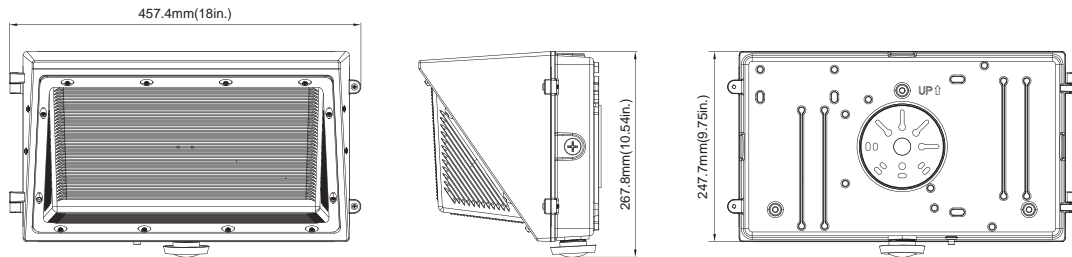

DIMENSION

unit: inch/mm

Medium Size

Weight
45W: 7.10lb
70W: 7.396lb

Large Size

Weight
90W: 10.89lb
135W: 11.62lb

PHOTOMETRICS

Medium size

Luminous Intensity Distribution Curve

Average Diffuse Angle(50%): 103.0°

Large size

Luminous Intensity Distribution Curve

Average Diffuse Angle(50%): 93.0°

ORDERING GUIDE

Example: WP06 45W 27V 50K Y Y Y

Fixture Type	Wattage	Voltage	CCT	Finish	Sensor (Option)	Photocell (Option)	Emergency Battery (Option)
<input type="text"/>	<input type="text"/>	<input type="text"/>	<input type="text"/>	<input type="text"/>	<input type="text"/>	<input type="text"/>	<input type="text"/>
WP06 Wall Pack Series	30 30W 45 45W 70 70W 90 90W 135 135W	27V 100-277V	40K 4000K 50K 5000K	D Dark Bronze B Black W White	M With Sensor Blank Without Sensor	P1 120V Photocell P0 277V Photocell Blank Without Photocell	B Emergency Battery Blank Without Emergency Battery