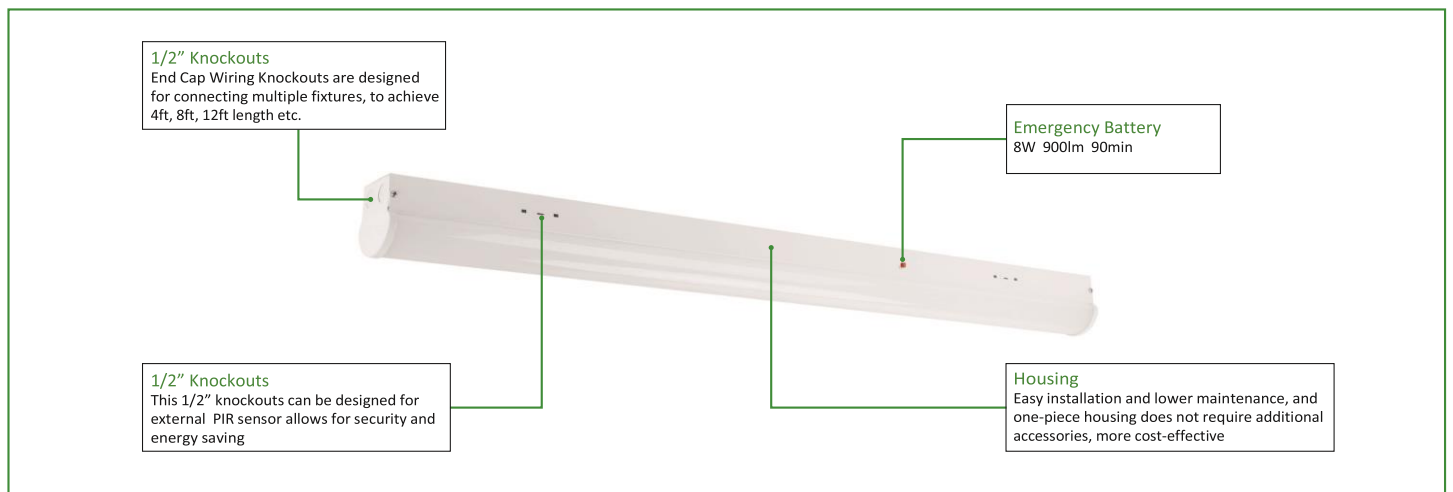

## Features

- Available for 4ft and 8ft as per applications.
- Surface mounting or Chain mounting for different applications.
- PIR Sensor and Emergency Battery support.
- Voltage is 120-277V or 347-480V.
- Standard 1-10V dimming available.
- Projected life span of 50,000 hrs.
- Comparable to T8 or T5HO.
- Operating temperature is -40°C to 40°C(-40°F to 104°F).
- UL/cUL listed and DLC qualified.