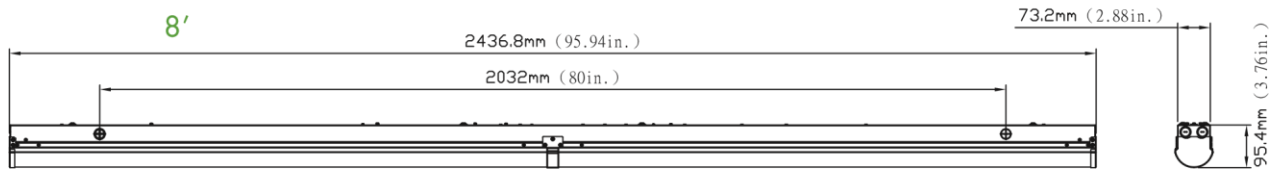

# DIMENSION

unit: inch/mm

Weight  
35W: 5.75lb  
45W: 5.88lb

4'

Weight  
65W: 11.28lb  
80W: 11.42lb

8'