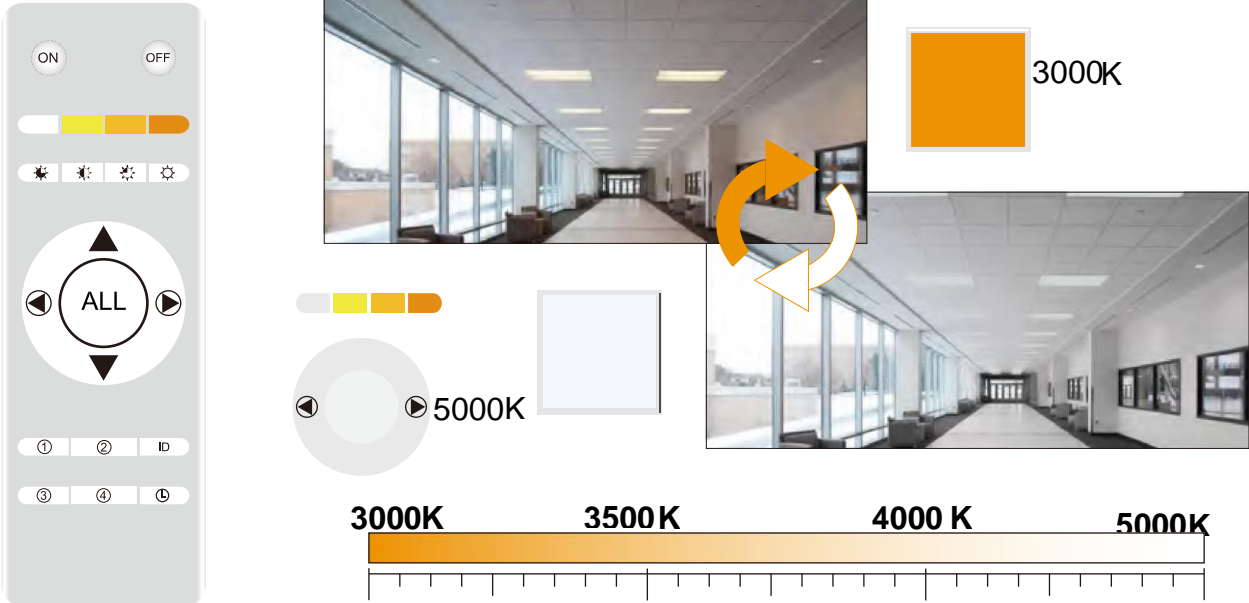

Technical Specification

Model	Watt	Input Voltage	Lumens	Size	CCT
PLR-36W-66-28-TG-02	36W	AC 100-277V	110 Lm/W	2 * 2 ft	3000K-5000K
PLR-40W-66-28-TG-02	40W				
PLR-45W-66-28-TG-02	45W				
PLR-40W-123-28-TG-02	40W			1 * 4 ft	
PLR-45W-123-28-TG-02	45W				
PLR-50W-126-28-TG-05	50W			2 * 4 ft	
PLR-60W-126-28-TG-05	60W				
PLR-72W-126-28-TG-05	72W				

Remote Functionality

*Consult with Smart Energy for proper solution application and use of CCT Adjustable LED Panels.