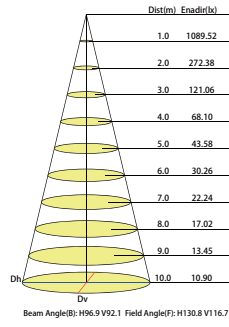

Illuminance at a Distance