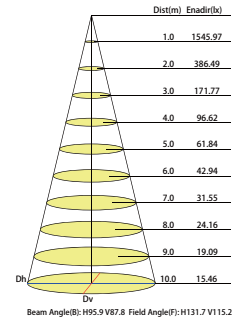

# Photometrics

## WPI20W27V40KD

Luminous Intensity Distribution Curve

Illuminance at a Distance

## WPI30W27V40KD

Luminous Intensity Distribution Curve

Illuminance at a Distance