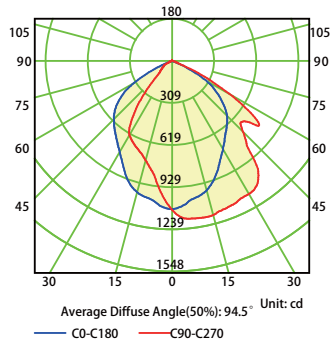

Photometrics

WPI20W27V40KD

Luminous Intensity Distribution Curve