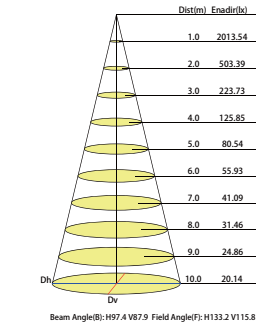

# Photometrics

## WPI20W27V40KD

Luminous Intensity Distribution Curve

Illuminance at a Distance

## WPI30W27V40KD

Luminous Intensity Distribution Curve

Illuminance at a Distance

## WPI40W27V40KD

Luminous Intensity Distribution Curve

Illuminance at a Distance