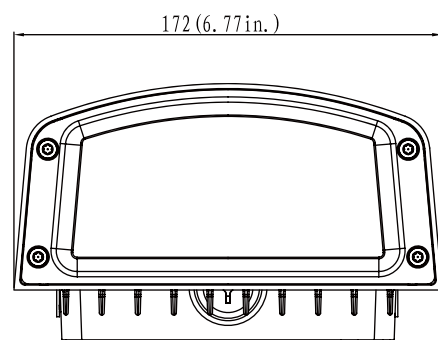

# Specification

Specification/Model	WPI20W27V50KD	WPI30W27V50KD	WPI40W27V50KD
Input Power	20W	30W	40W
Lumens output	2000lm	3000lm	4500lm
Efficacy	100 lm/W	100 lm/W	112 lm/W
CRI	72		
Color Temperature	5000K		
Input Voltage	120-277VAC	120-277VAC	120-277VAC
Finish Color	Dark Bronze		
Lens	Glass		
Mounting	Fits electrical box and wall mount directly		
Photocell	120/277VAC (UL and CSA listed) 1/2 in long threaded nipple, 30-45 second time delay, Power Consumption: less than 0.9 watts at 120 VAC		

# Dimension

unit: inch/mm