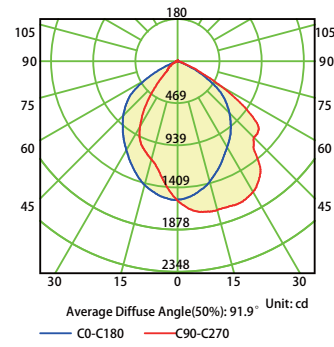

# Photometrics

## WPI20W27V40KD

Luminous Intensity Distribution Curve

Illuminance at a Distance

## WPI30W27V40KD

Luminous Intensity Distribution Curve

Illuminance at a Distance