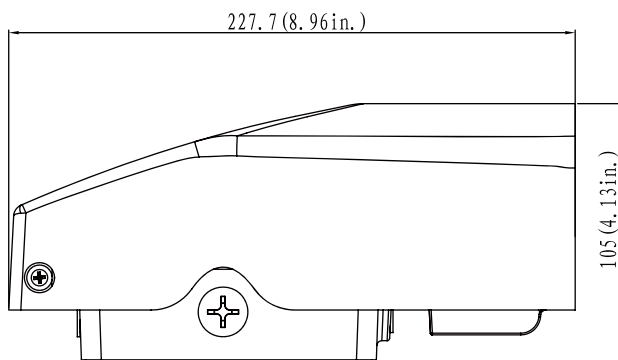

# Specification

Specification/Model	WPI20W27V50KD	WPI30W27V50KD	WPI40W27V50KD
Input Power	20W	30W	40W
Lumens output	2000lm	3000lm	4500lm
Efficacy	100 lm/W	100 lm/W	112 lm/W
CRI	72		
Color Temperature	5000K		
Input Voltage	120-277VAC	120-277VAC	120-277VAC
Finish Color	Dark Bronze		
Lens	Glass		
Mounting	Fits electrical box and wall mount directly		
Photocell	120/277VAC (UL and CSA listed) 1/2 in long threaded nipple, 30-45 second time delay, Power Consumption: less than 0.9 watts at 120 VAC		

# Dimension

unit: inch/mm