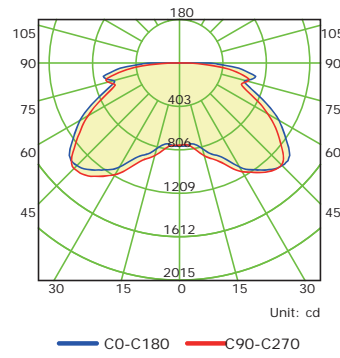

Photometrics

CP45W27V40KB

Luminous Intensity Distribution Curve

Illuminance at a Distance

CP70W27V40KB

Luminous Intensity Distribution Curve

Illuminance at a Distance

NOTE: Typical mounting height is 2.5-4.5 meters (8ft to 15ft)

CP45W27V40KWF

Luminous Intensity Distribution Curve

Illuminance at a Distance

CP70W27V40KWF

Luminous Intensity Distribution Curve

Illuminance at a Distance