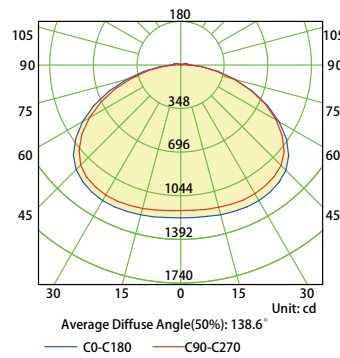

Photometrics

CP45W27V40KB

Luminous Intensity Distribution Curve

Illuminance at a Distance

CP70W27V40KB

Luminous Intensity Distribution Curve

Illuminance at a Distance

NOTE: Typical mounting height is 2.5-4.5 meters (8ft to 15ft)

CP45W27V40KWF

Luminous Intensity Distribution Curve

Illuminance at a Distance

CP70W27V40KWF

Luminous Intensity Distribution Curve

Illuminance at a Distance