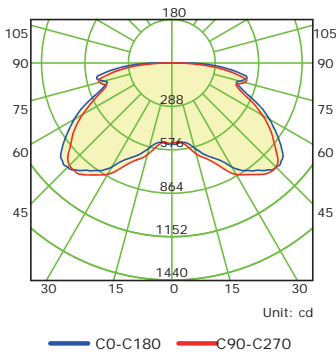

Photometrics

CP45W27V40KB

Luminous Intensity Distribution Curve