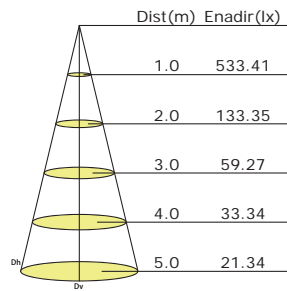

Photometrics

CP45W27V40KB

Luminous Intensity Distribution Curve

Illuminance at a Distance

CP70W27V40KB

Luminous Intensity Distribution Curve

Illuminance at a Distance

NOTE: Typical mounting height is 2.5-4.5 meters (8ft to 15ft)