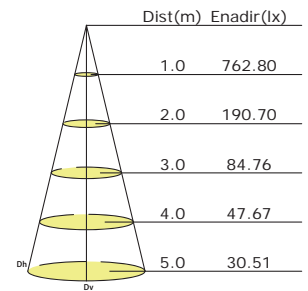

Photometrics

CP45W27V40KB

Luminous Intensity Distribution Curve

Illuminance at a Distance

CP70W27V40KB

Luminous Intensity Distribution Curve

Illuminance at a Distance

NOTE: Typical mounting height is 2.5-4.5 meters (8ft to 15ft)