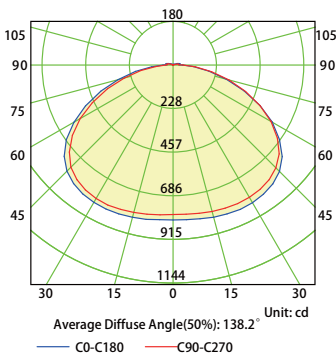

Photometrics

CP45W27V40KB

Luminous Intensity Distribution Curve

Illuminance at a Distance

CP70W27V40KB

Luminous Intensity Distribution Curve

Illuminance at a Distance

NOTE: Typical mounting height is 2.5-4.5 meters (8ft to 15ft)

CP45W27V40KWF

Luminous Intensity Distribution Curve

Illuminance at a Distance

CP70W27V40KWF

Luminous Intensity Distribution Curve

Illuminance at a Distance