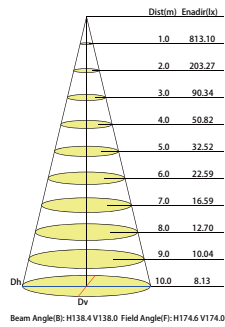

Photometrics

CP45W27V40KB

Luminous Intensity Distribution Curve

Illuminance at a Distance

CP70W27V40KB

Luminous Intensity Distribution Curve

Illuminance at a Distance

NOTE: Typical mounting height is 2.5-4.5 meters (8ft to 15ft)

CP45W27V40KWF

Luminous Intensity Distribution Curve

Illuminance at a Distance

CP70W27V40KWF

Luminous Intensity Distribution Curve

Illuminance at a Distance